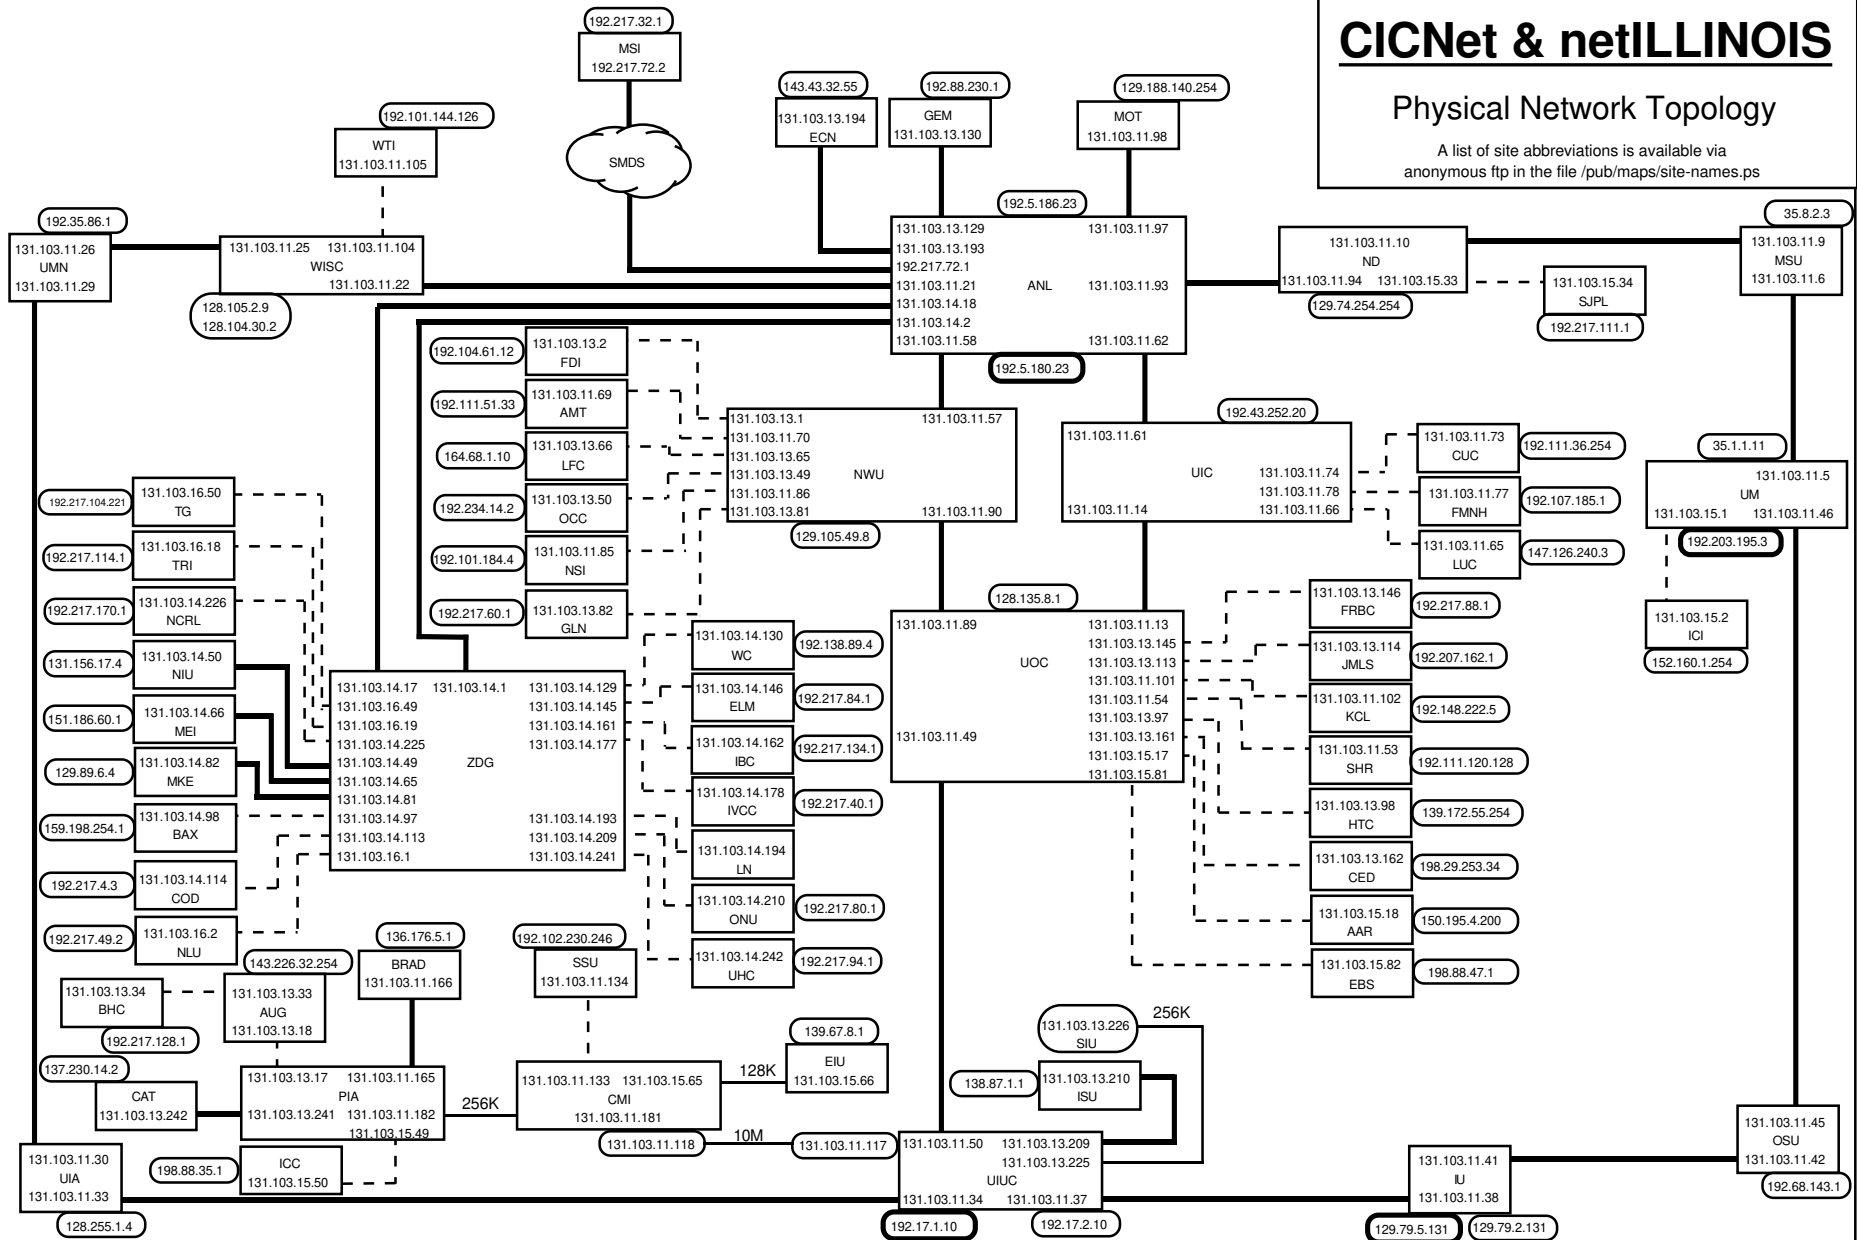

CICNet & netILLINOIS

Physical Network Topology

A list of site abbreviations is available via anonymous ftp in the file /pub/maps/site-names.ps

A current version of this map in postscript format is available via anonymous ftp from ftp.cic.net in the file /pub/maps/cic-netil-ip.ps

	10M	10 MBPS ethernet		Site Router		LAN IP Address
		DS1 (1.536 MBPS)		Future Site		FDDI IP Address
		FDS1 (256 KBPS)				
		DS0 (56KBPS)				

CICNet Inc.
Created on 2/15/93 by tom@cic.net
Last revised on 10/29/93